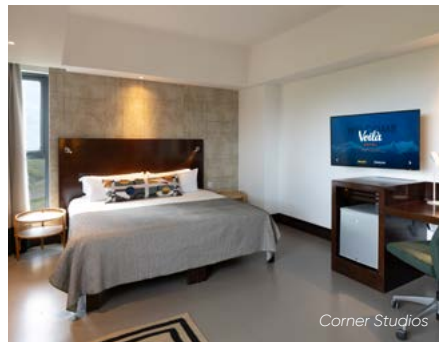

Standard rooms

Corner Studios